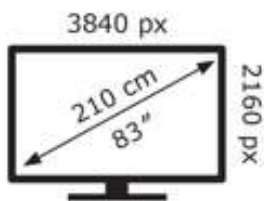

# ENERG

LG Electronics

OLED83W69LA

**136** kWh/1000h

ABCDEF**G**  
**HDR**  
**370** kWh/1000h

2019/2013