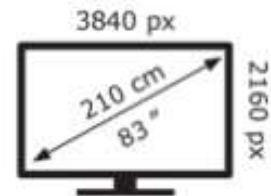

# ENERG

LG Electronics

OLED83W69LA

**136** kWh/1000h

ABCDEF**G**  
**HDR**  
**370** kWh/1000h

2019/2013